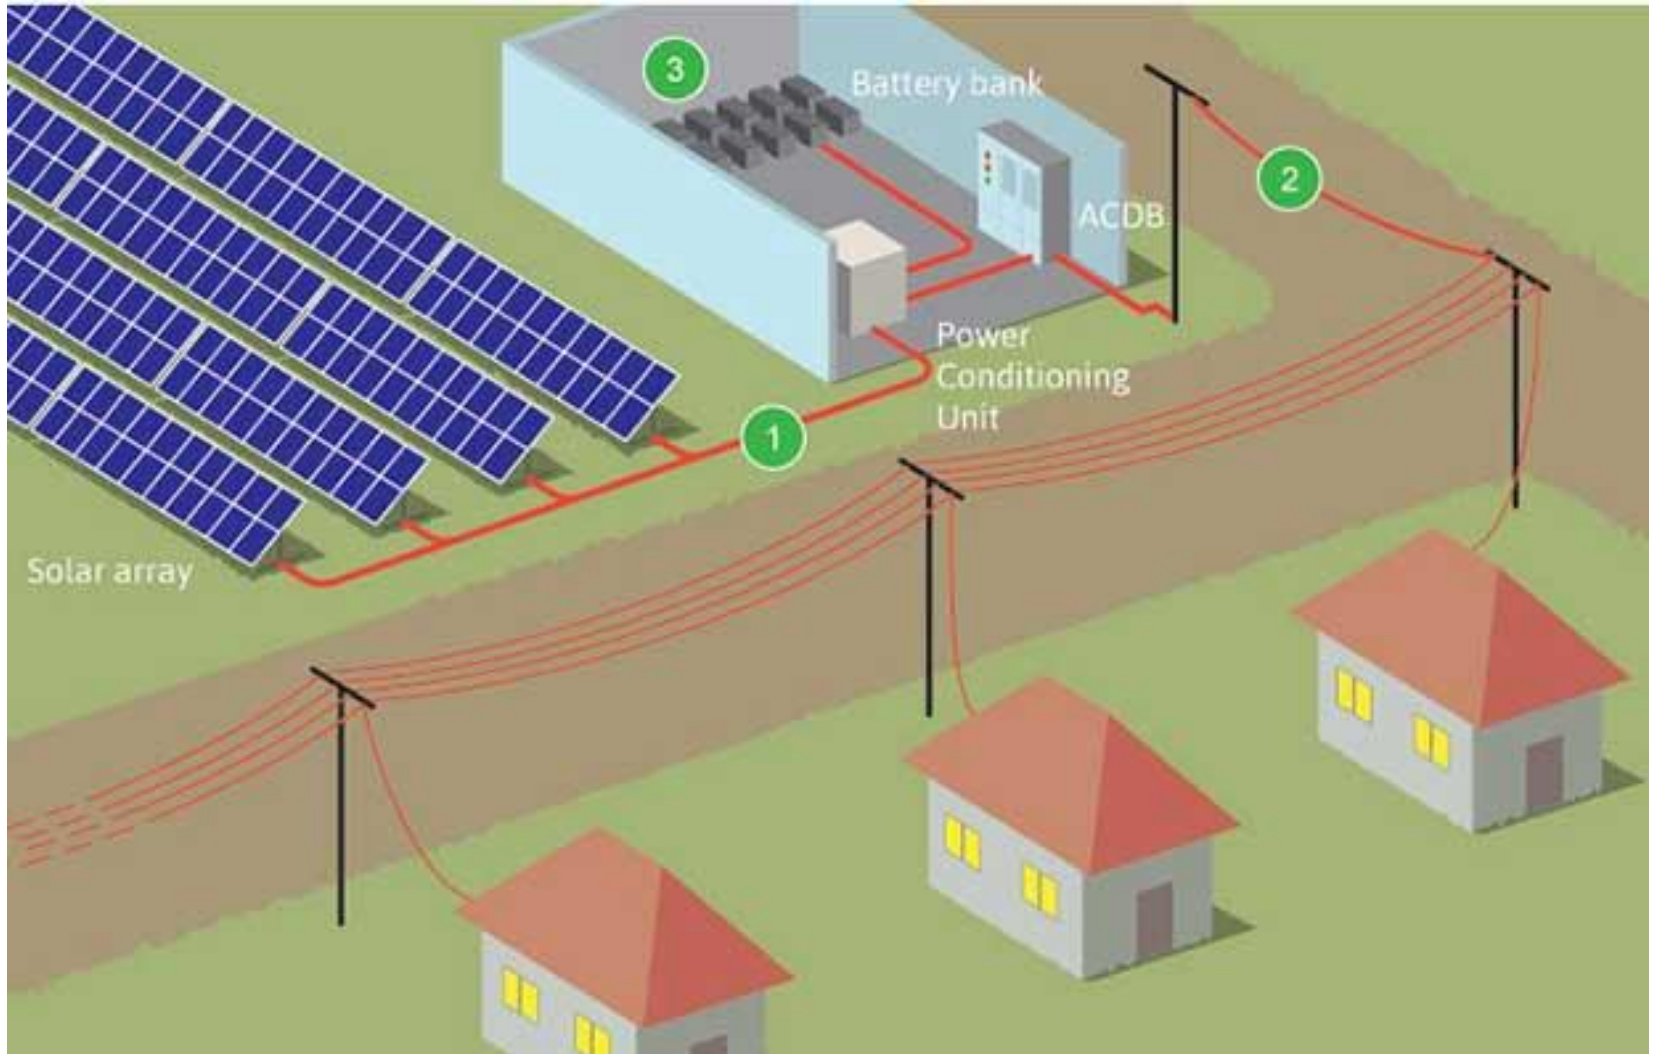

Grid Transmission Very Costly

Lanterns are Great but Limited

Micro-Grids Quite Costly...

Our Solution

System Specifications

Solar panels 240W
Usable Capacity 100AH
120w AC inverter inbuilt
Battery monitor

Features

10 port USB hub for charging phones
10 port DC light sockets
4 port DC Hub for extensions
LCD interface/LED indicator (Model PB1000/PB1500)

Supported applications

Lights, LED TV, Radio, water pump, phones charger, laptop and portable accessories that require an AC/5 or 12VDC charge

Installation

Installation Floor or wall mount
Indoor or outdoor

Additional Power efficient Accessories

DC Water pump 12v 15w (Hmax 500cm Qmax 500L/H)
LED TV
Fan

POWERBOX

- Sustainable
- Dependable
- Innovative